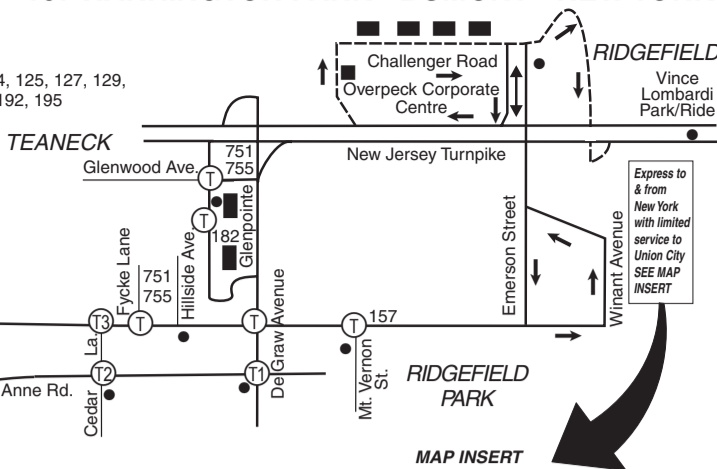

167 HARRINGTON PARK - DUMONT - NEW YORK

To New York

Weekdays